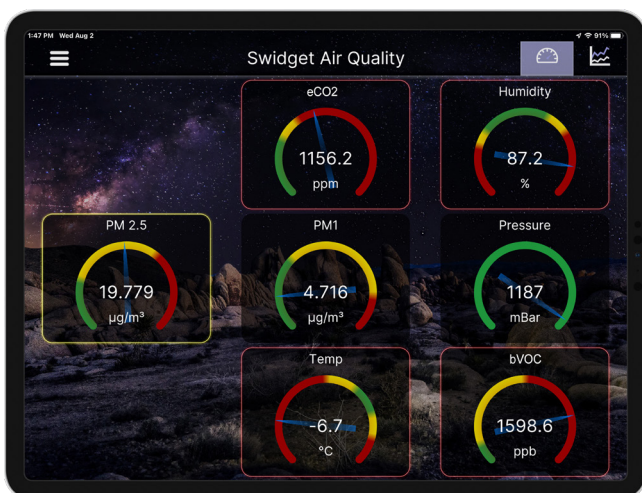

swidget.com/pages/integrators

AIR QUALITY AND SMART VENTILATION

- Leverages Swidget's advanced air quality and ventilation capabilities
- Utilizes Nice's utilities display with intuitive gauges and graphs
- Real-time and historical indoor environment data
- Empowers users to make informed decisions for a healthier living space

ENERGY MANAGEMENT

- Optimize energy usage with Swidget's Nice integration
- Real-time monitoring of energy consumption
- Identify and manage power-hungry appliances
- Energy bill reduction through smart automation control and alerts

LIGHTING

- Ambiance enhancement with Swidget's smart lighting capabilities
- Automation of lighting based on schedule or mood
- Remote control for convenience and energy efficiency

SAFETY & SECURITY

- Discrete home security capabilities
- Wireless and battery-less embedded security cameras and motion sensors
- Notifications on smart devices
- Easy management via Nice integration for peace of mind